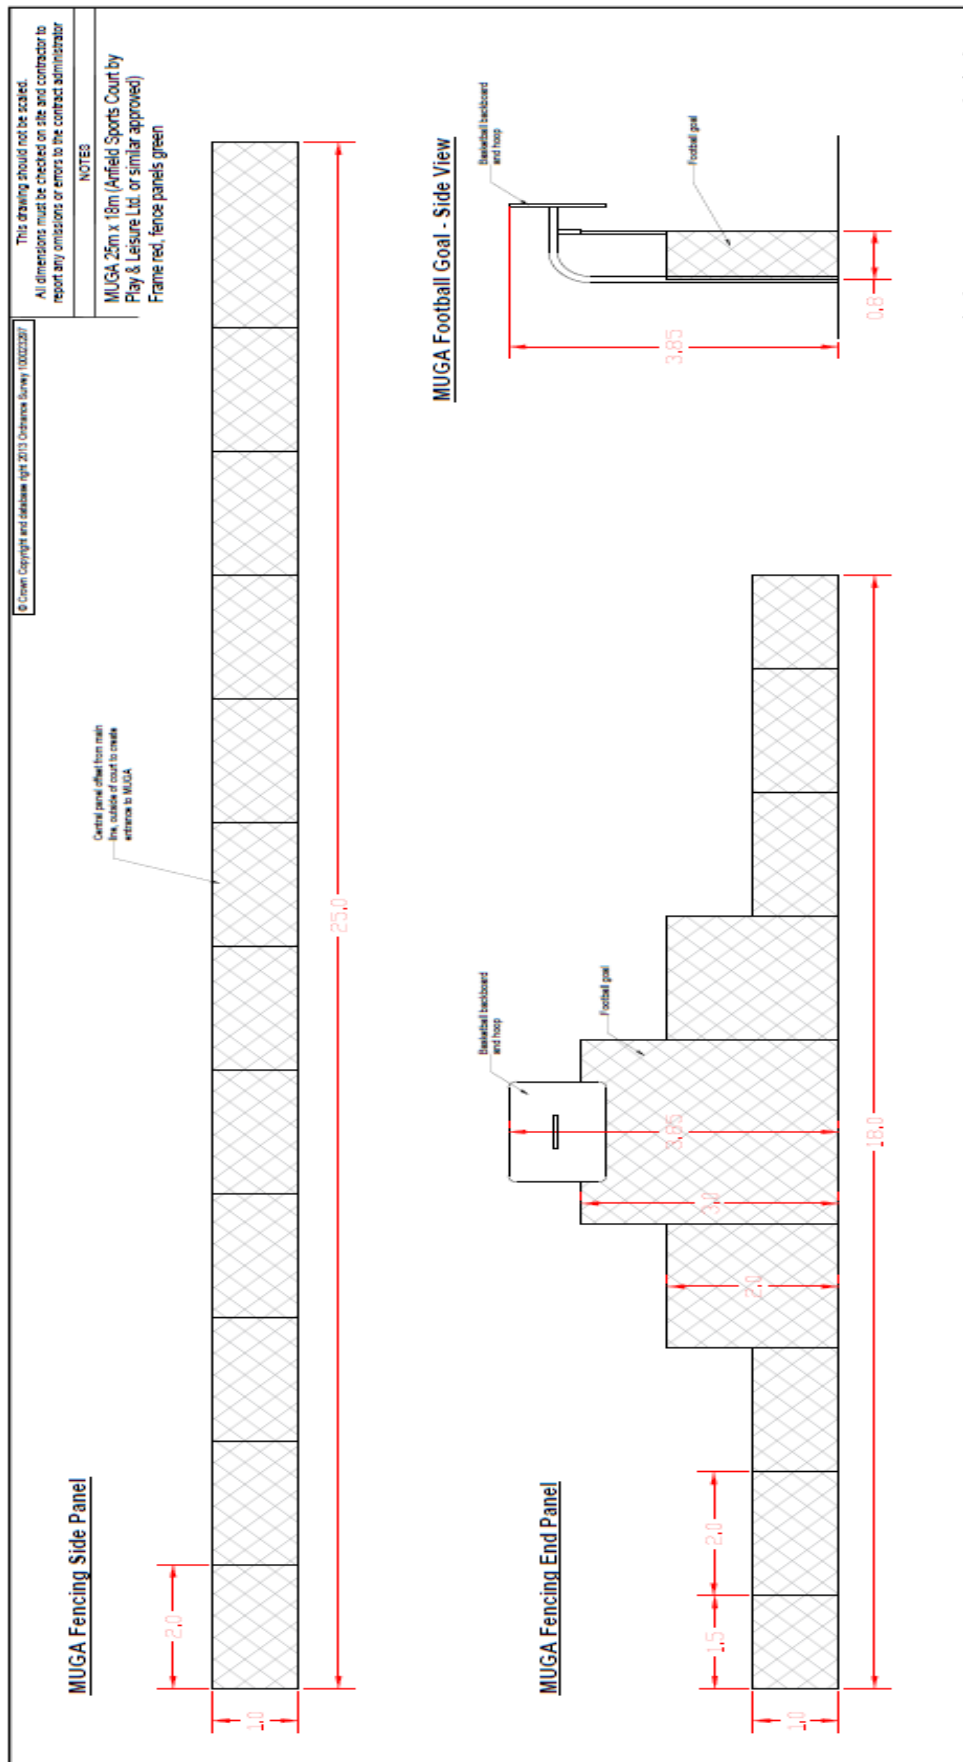

**APPENDIX 3 – MUGA ELEVATIONS**

APPENDIX 3 – MUGA ELEVATIONS

Application for the construction of new Multi Use Games Area (MUGA) with associated enclosure and 6no floodlights  
 Playground South West Of 2 To 16 Mount Pleasant Walk Stillington